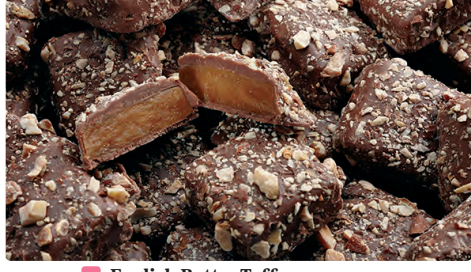

**A** **Whimsy Snowflake Tin Peppermint Bark Rounds**  
White milk chocolate with crushed peppermint candy on top of dark chocolate.  
8 oz. Whimsy Snowflake Tin  
\$16.00

**B** **Friendship Magic Tin Milk Chocolate Mint Trefoils**  
Trefoil shaped, milk chocolate mints. No artificial colors or flavors.  
6 oz. Girl Scout Tin  
\$16.00

**C** **Holiday Mix**  
Roasted peanuts and almonds mixed with candy coated pretzel balls, milk chocolate caramel balls, yogurt cranberries, and mini nonpareils.  
10 oz. @D  
\$12.00

**D** **Chocolate Covered Almonds**  
Almonds smothered in milk chocolate.  
9 oz. @D  
\$11.00

**E** **Whole Cashews**  
Gourmet cashews roasted and lightly salted.  
8 oz. @  
\$11.00

**F** **English Butter Toffee**  
Butter toffee covered in milk chocolate with crushed almonds.  
5 oz. Gift Box  
\$10.00

**O** **Fruit Slices**  
Sweet, chewy, flavored candy sprinkled with sugar.  
10 oz.  
\$7.00

**P** **Spicy Cajun Mix**  
BBQ peanuts, hot Cajun corn sticks, mini sesame chips, taco and hot Cajun sesame sticks.  
7 oz. @D  
\$7.00